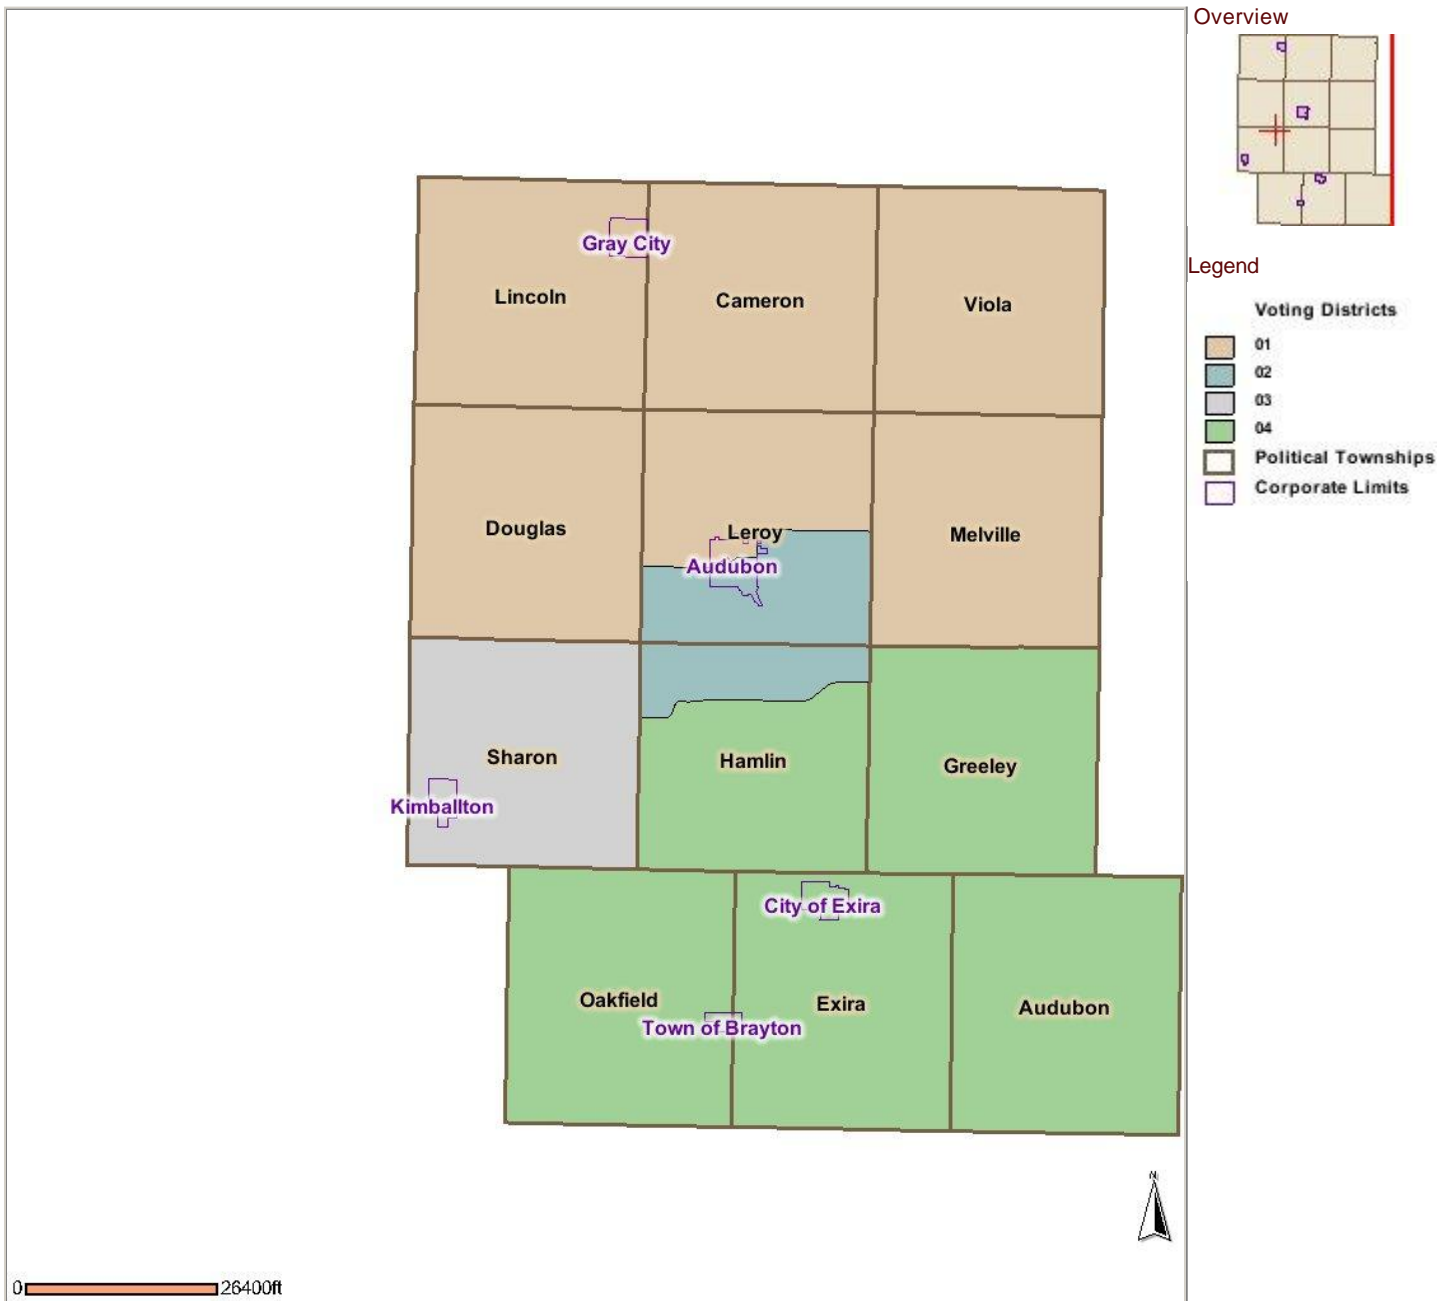

Date Created: 7/17/2008
Map Scale: 1in=5mi

Last Data Upload: 7/17/2008 2:19:03 AM

Disclaimer: The maps included in this website do not represent a survey and are compiled from official records, including plats, surveys, recorded deeds, and contracts, and only contain information required for government purposes. No warranties, expressed or implied, are provided for the data herein, its use or its interpretation. Audubon County assumes no responsibility for use or interpretation of the data. Any person that relies on any information obtained from this site does so at his or her own risk. All critical information should be independently verified.

developed by
The Schneider Corporation
www.schneidercorp.com